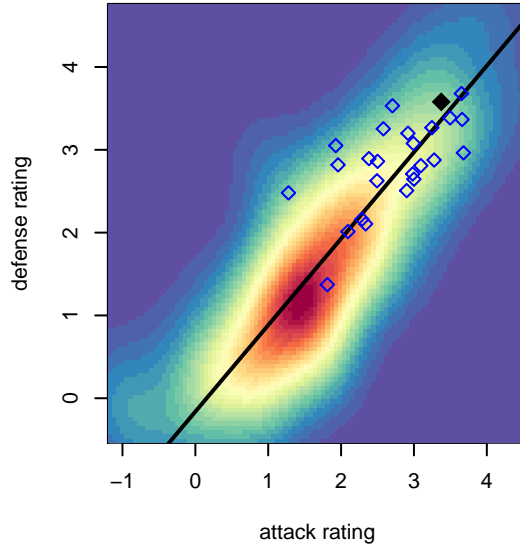

Crossfire Premier B G99

Crossfire Premier

Redmond, WA

G99 total strength=1803

attack=29.2 defense=35.84

fall league = RCL G99 Div 1

notes= <2014 B; >2014 A; Crum 2013, S. Crum

alt names used:

Venues played:

2014 Showcase of Champions U14 Diamond

2014 Rainier Challenge Samba U15

2014 US Club Regionals Super U14

2014 Nike Crossfire Challenge Gold U15

2014 RCL G99 Div 1

2014 Portland Winter Showcase U15

2014 WYS Championship G99

**attack and defense variance (black dot)
relative to other teams
and top 10 in region**

**attack and defense rating
relative to others at age
and all opponents in last 13 months**