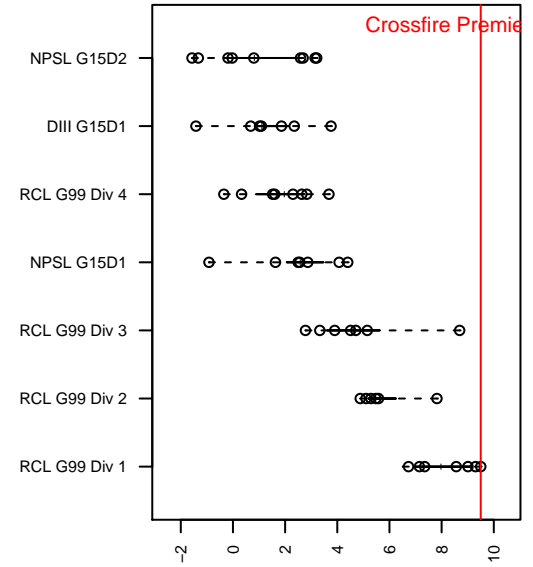

Crossfire Premier B G99

Crossfire Premier

Redmond, WA

G99 total strength=1803

attack=29.2 defense=35.84

fall league = RCL G99 Div 1

notes= <2014 B; >2014 A; Crum 2013, S. Crum

alt names used:

Venues played:

2014 Showcase of Champions U14 Diamond

2014 Rainier Challenge Samba U15

2014 US Club Regionals Super U14

2014 Nike Crossfire Challenge Gold U15

2014 RCL G99 Div 1

2014 Portland Winter Showcase U15

2014 WYS Championship G99

**attack and defense variance (black dot)
relative to other teams
and top 10 in region**

**attack and defense rating
relative to others at age
and all opponents in last 13 months**