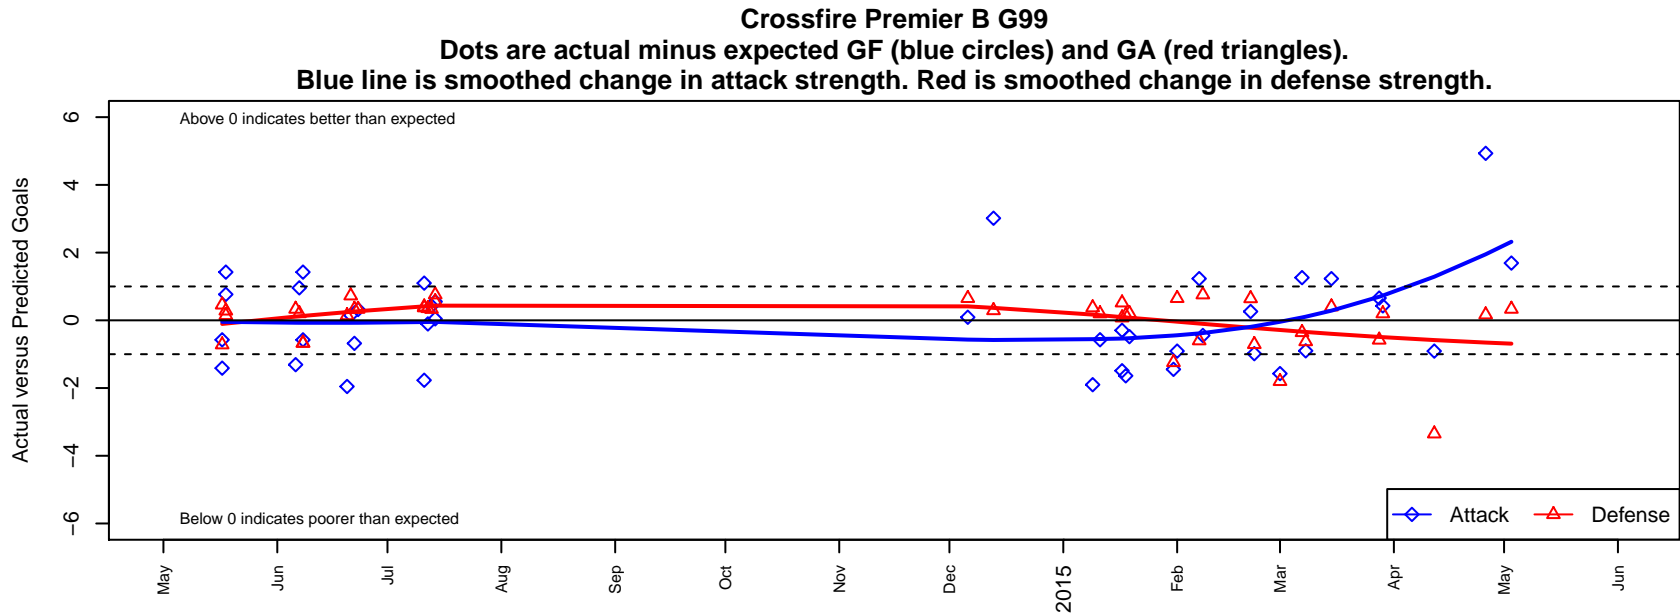

Crossfire Premier B G99

Crossfire Premier

Redmond, WA

G99 total strength=1803

attack=29.2 defense=35.84

fall league = RCL G99 Div 1

notes= <2014 B; >2014 A; Crum 2013, S. Crum

alt names used:

Venues played:

2014 Showcase of Champions U14 Diamond

2014 Rainier Challenge Samba U15

2014 US Club Regionals Super U14

2014 Nike Crossfire Challenge Gold U15

2014 RCL G99 Div 1

2014 Portland Winter Showcase U15

2014 WYS Championship G99

**attack and defense variance (black dot)
relative to other teams
and top 10 in region**

**attack and defense rating
relative to others at age
and all opponents in last 13 months**